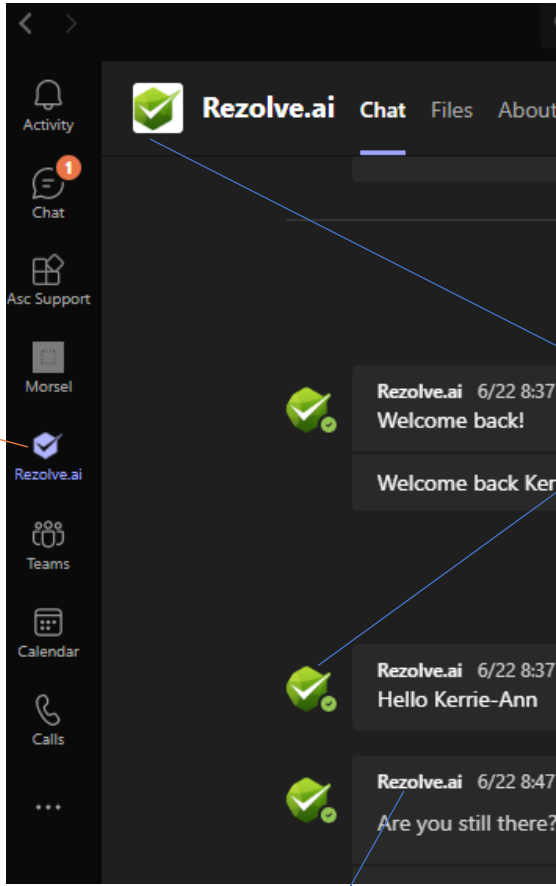

NOTE: - ALL VALUES HIGHLIGHTED IN **YELLOW** ARE **CUSTOMIZABLE IN TEAMS**. PLEASE PROVIDE THE REQUIRED IMAGES OR INFORMATION AND SEND BACK.

**Outline icon**

The icon must be 32x32 pixels. It can be white with a transparent background or transparent with a white background (no other colors are permitted). The outline icon should not have any extra padding around the symbol.

**Color icon**

The color version of your icon displays in most Teams scenarios and must be 192x192 pixels. Your icon symbol (96x96 pixels) can be any color, but it must sit on a solid or fully transparent square background.